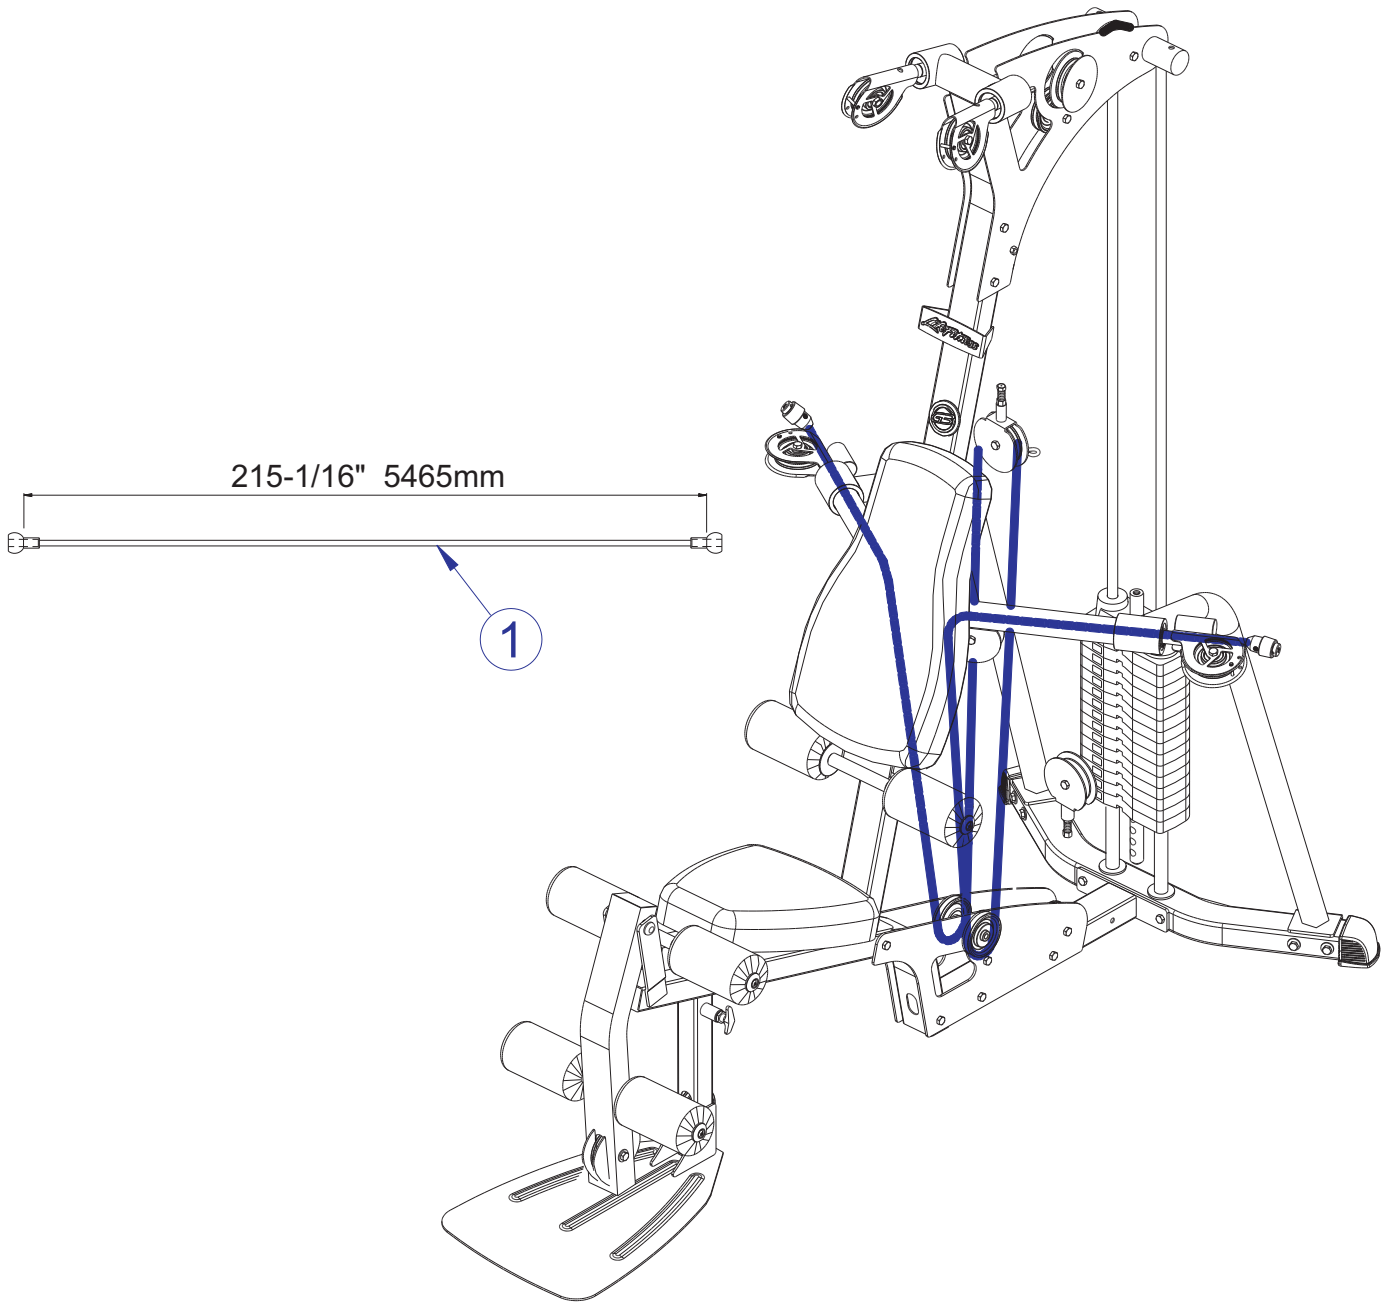

G3-001 G3 HOME GYM ARM CABLE

ITEM NO.	QTY.	PART NO.	DESCRIPTION
1	1	8596401	ARM CABLE 215 1/16 L